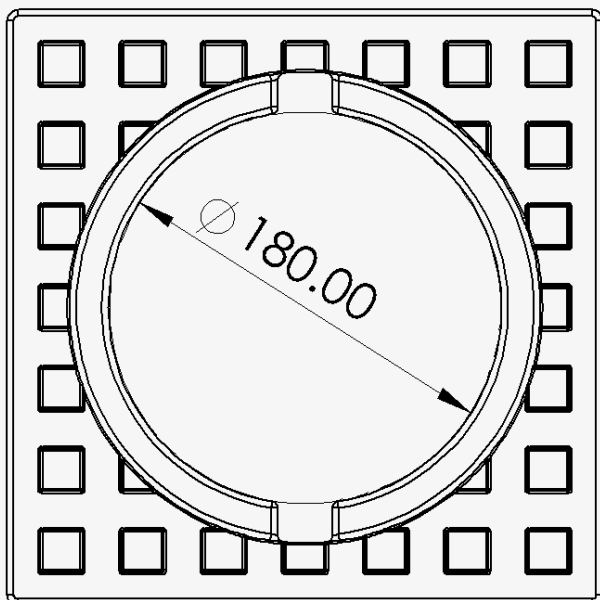

199 COVERS

Design Advantage

- Black bitumen coated

Technical Detail

Colours	Black
Application	Suitable for installation in trafficable applications
Lid Marking	199

Compliance

- AS 3996 Access Covers and Grates
- Class C