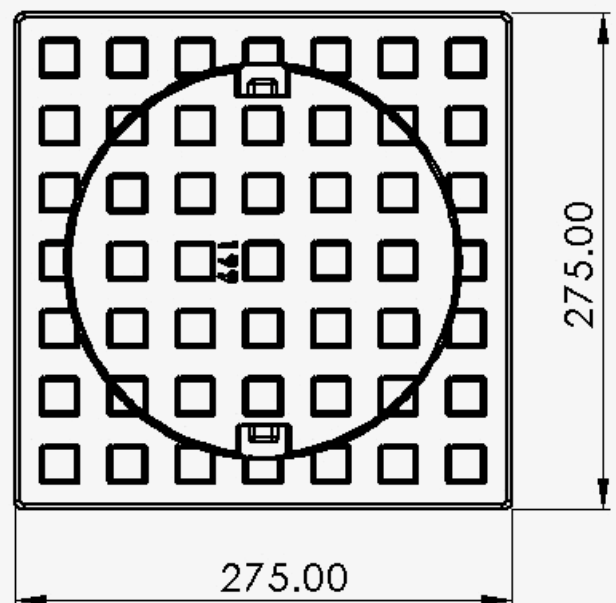

199 COVERS

Design Advantage

- Black bitumen coated

Technical Detail

Colours	Black
Application	Suitable for installation in trafficable applications
Lid Marking	199

Compliance

- AS 3996 Access Covers and Grates
- Class C